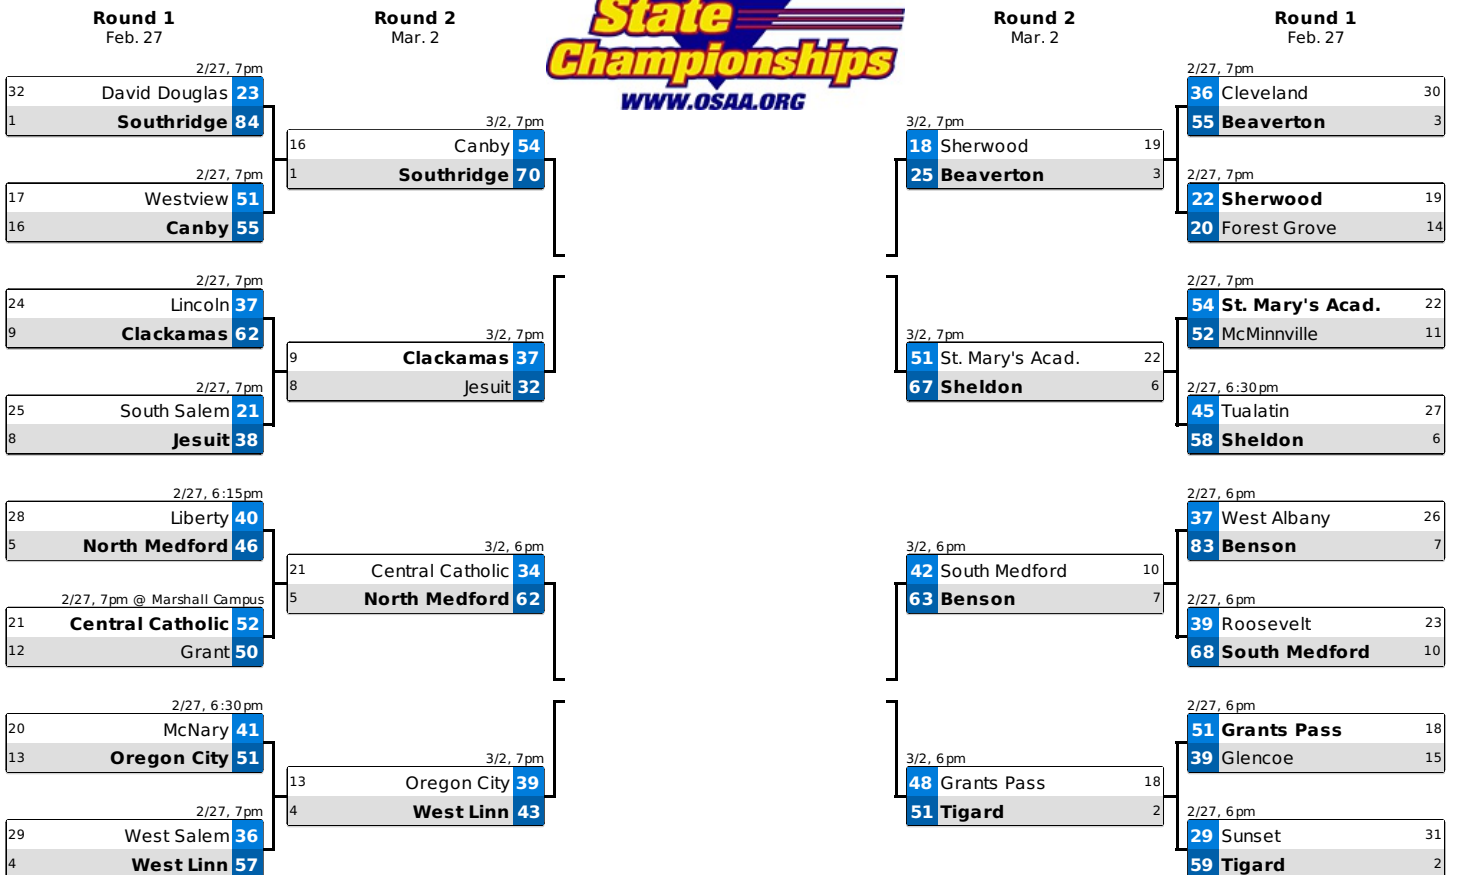

2018 OSAA / U.S. Bank / Les Schwab Tires 6A Girls Basketball State Championship

March 7-10, University of Portland, Chiles Center

The better ranked team shall be the designated home team (bottom team in the matchup).