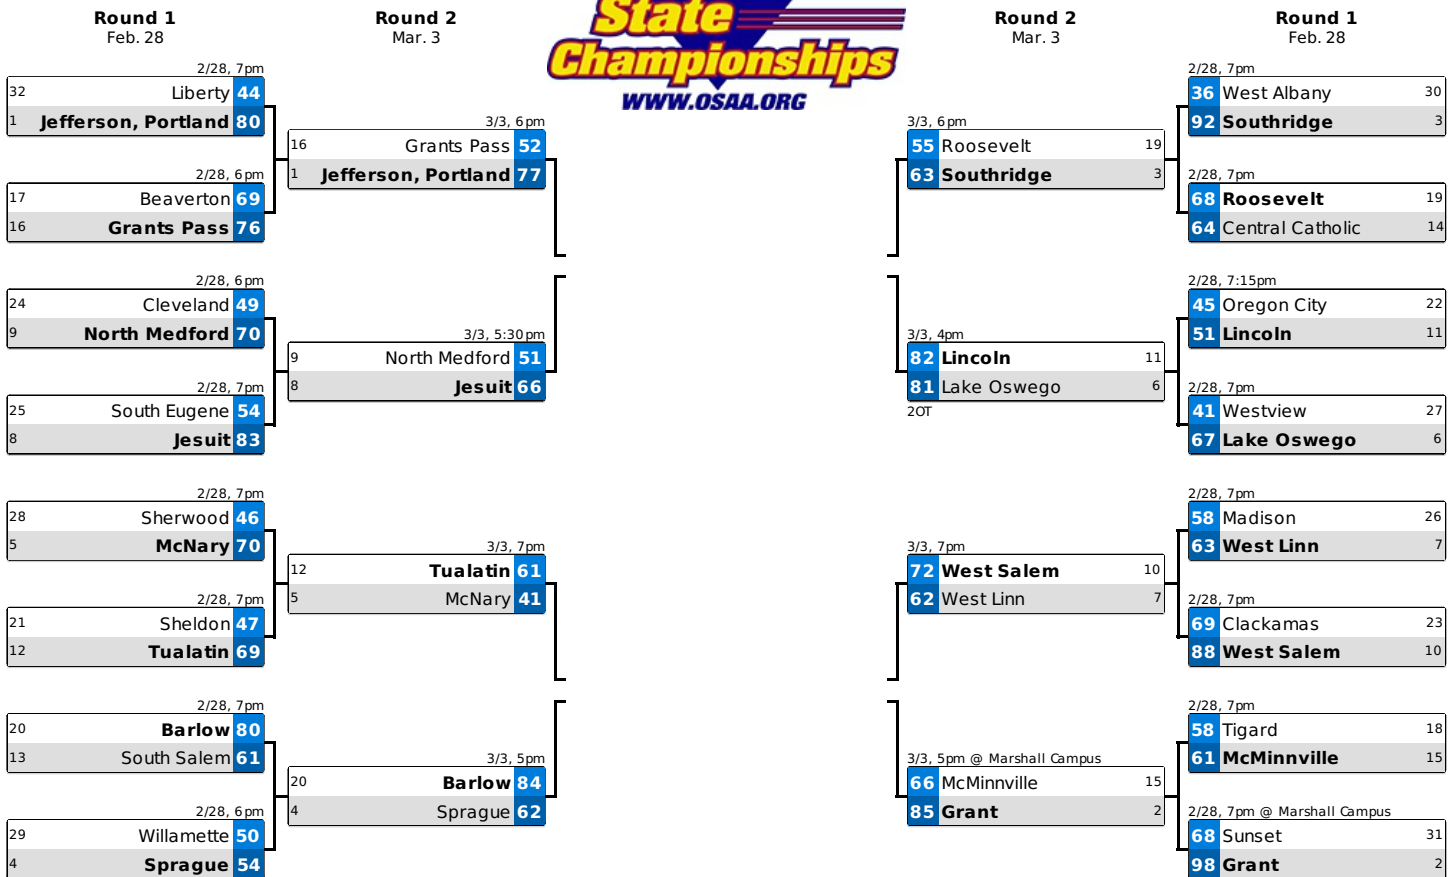

2018 OSAA / U.S. Bank / Les Schwab Tires 6A Boys Basketball State Championship

March 8-10, University of Portland, Chiles Center

The better ranked team shall be the designated home team (bottom team in the matchup).