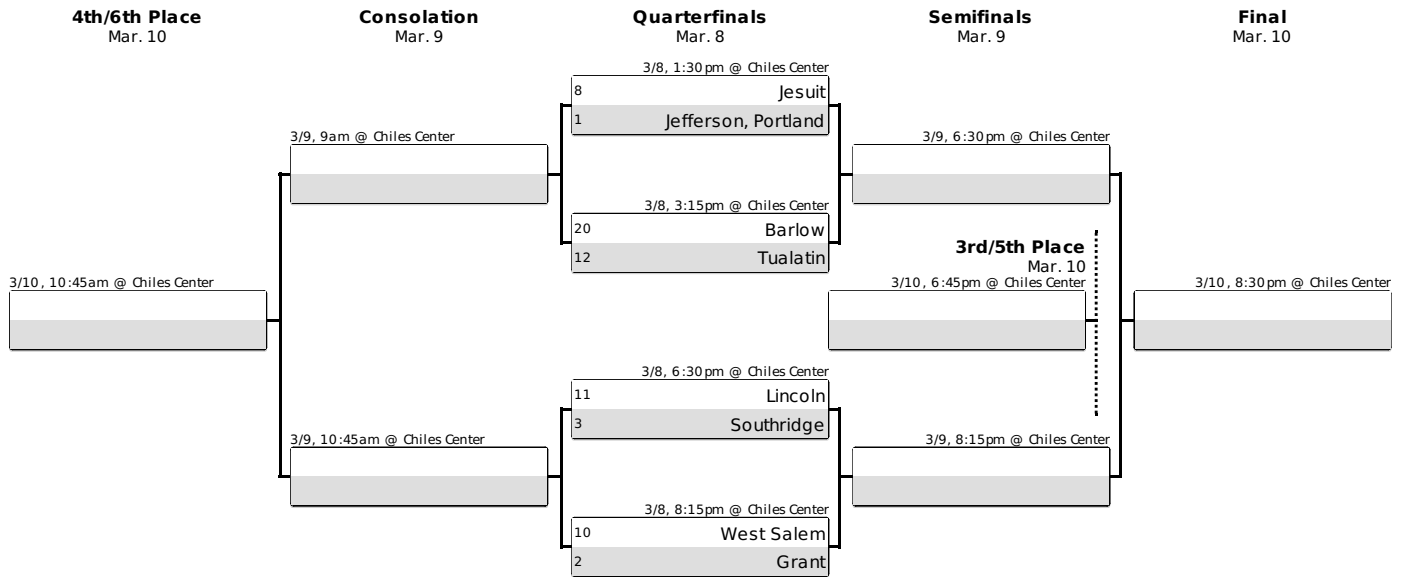

2018 OSAA / U.S. Bank / Les Schwab Tires 6A Boys Basketball State Championship

March 8-10, University of Portland, Chiles Center

The better ranked team shall be the designated home team (bottom team in the matchup).