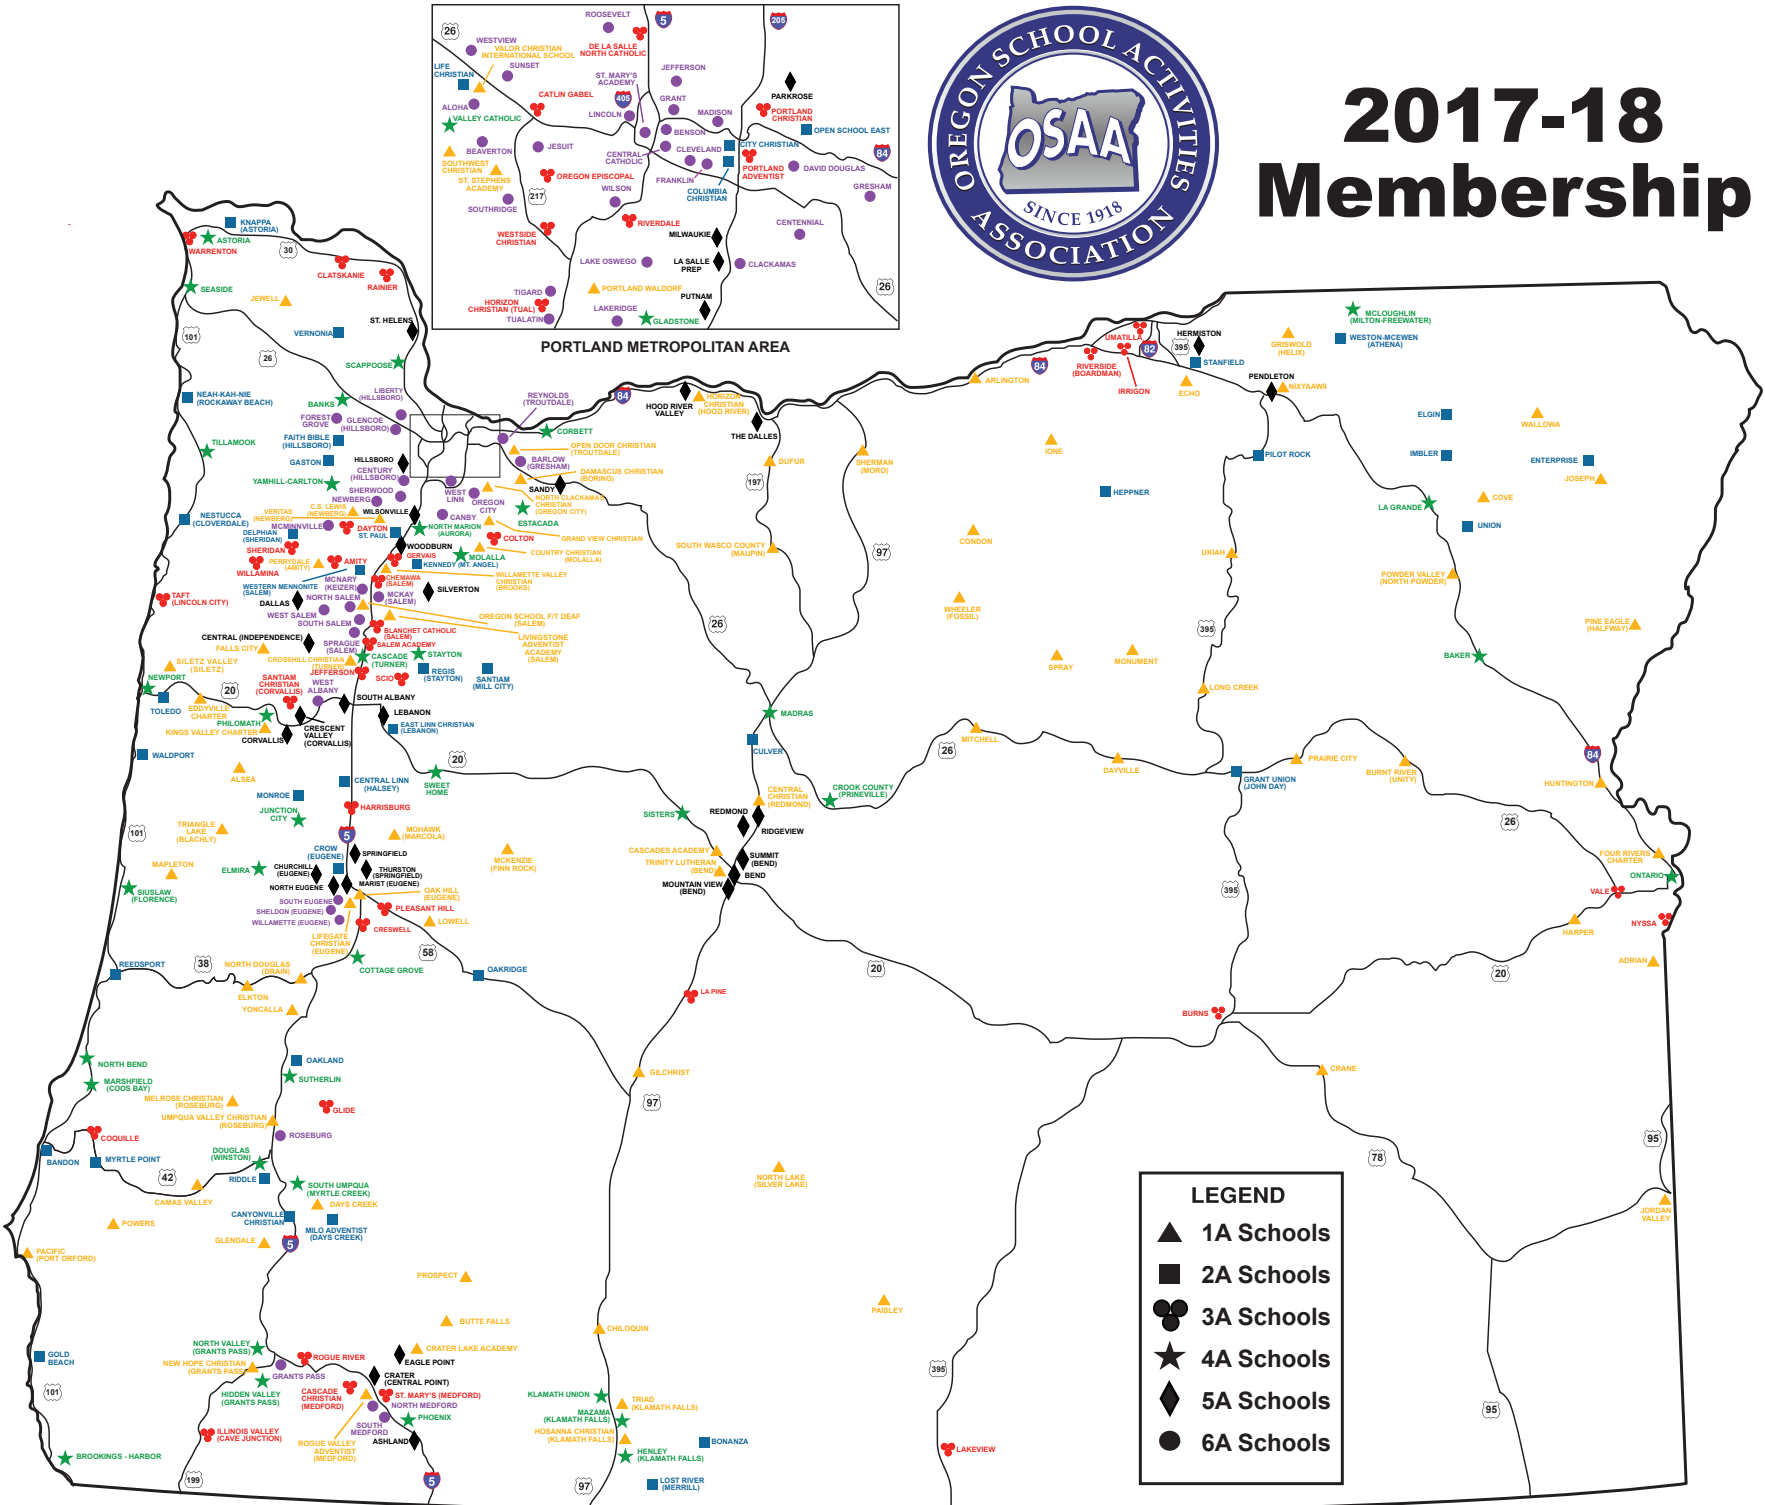

2017-18 Membership