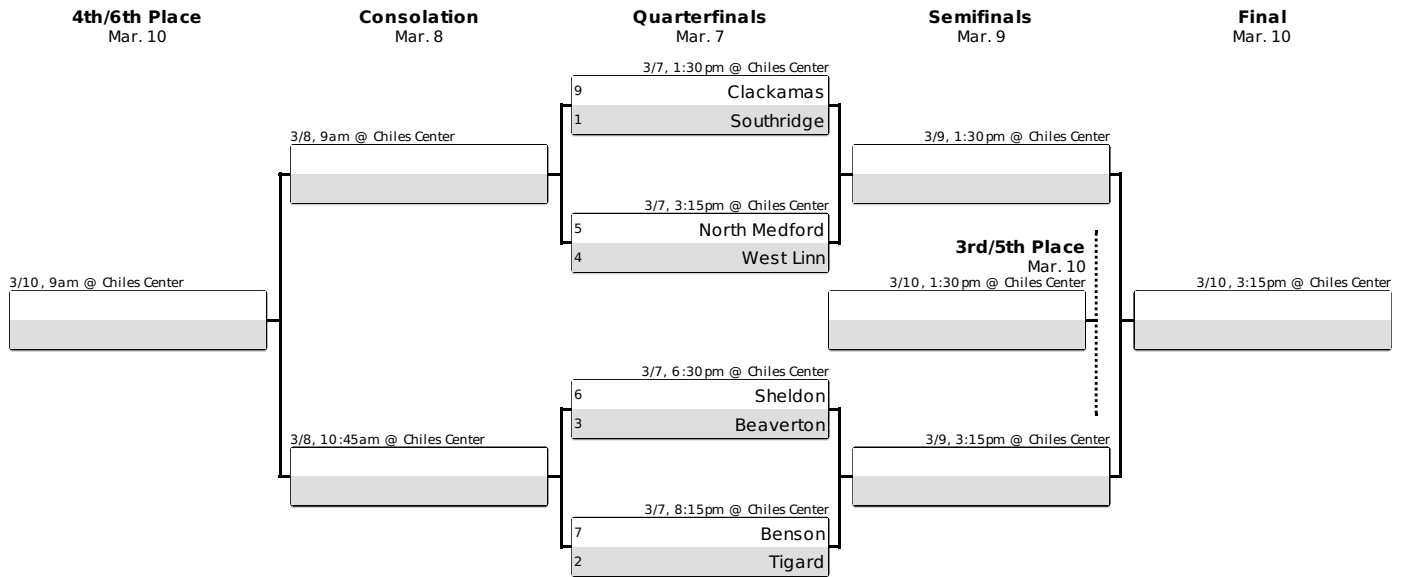

2018 OSAA / U.S. Bank / Les Schwab Tires 6A Girls Basketball State Championship

March 7-10, University of Portland, Chiles Center

The better ranked team shall be the designated home team (bottom team in the matchup).